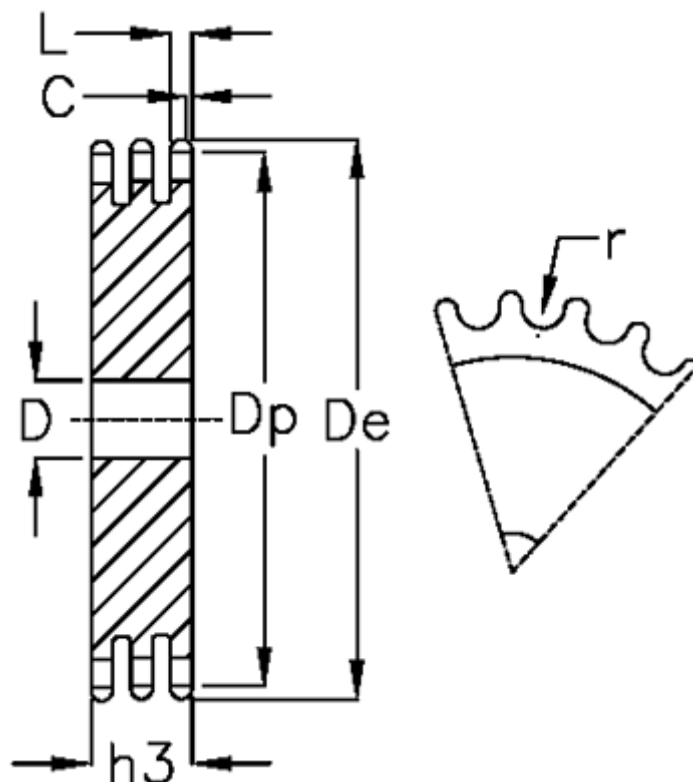

Article number: 616023012014

Description: Plate wheel 32 B-3 Z=14 triplex

## Measures

C	= 6
D	= 30
De	= 248.8
Dp	= 228.29
For chain size	= 2 x 1 1/4
For chain type	= 32 B-3
h3	= 146
L	= 28.8

Number of teeth	= 14
r	= 29.21